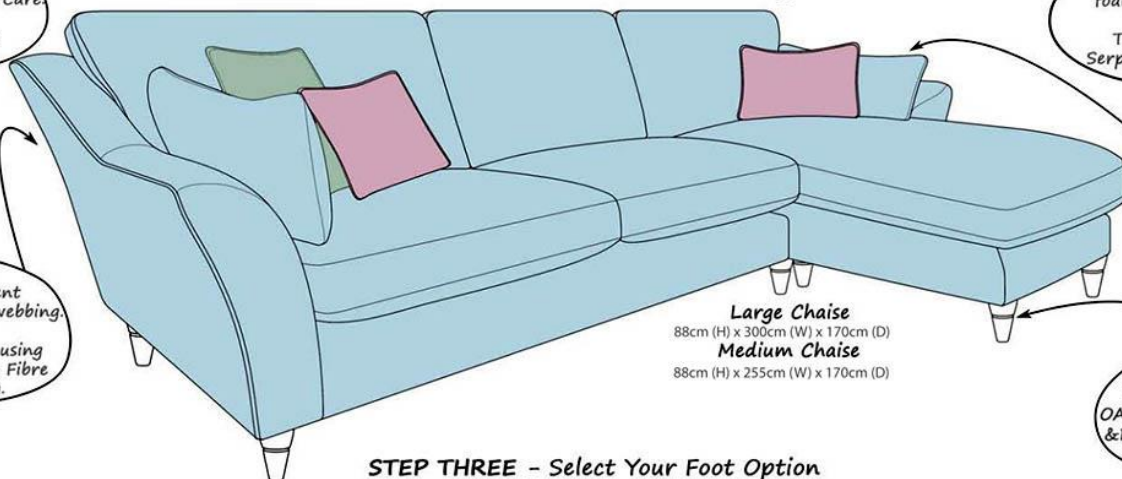

STEP TWO - Select Your Fabrics & Co-ordinating Cushions

STEP THREE - Select Your Foot Option