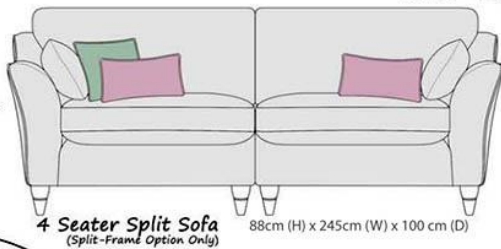

Truro	Tregolls Road, TR1 1SB	01872 222 226
St Austell	8 Manfield Way, Holmbush, PL25 3HQ	01726 70711
Wadebridge	Bridgend, PL27 6DA	01208 814 242
Hayle	4 Fore Street, Copperhouse, TR27 4DY	01736 755 700

STEP ONE - Choose Your Sofa Size