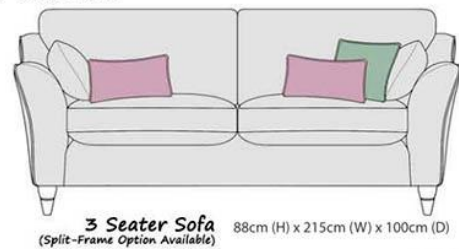

Truro	Tregolls Road, TR1 1SB	01872 222 226
St Austell	8 Manfield Way, Holmbush, PL25 3HQ	01726 70711
Wadebridge	Bridgend, PL27 6DA	01208 814 242
Hayle	4 Fore Street, Copperhouse, TR27 4DY	01736 755 700

STEP ONE - Choose Your Sofa Size