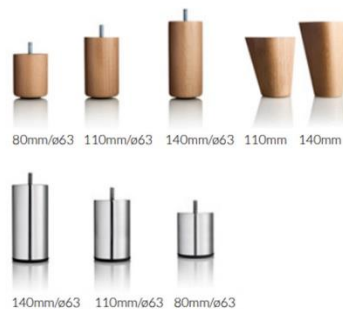

Fiona Upholstered comes with 8 leg options: