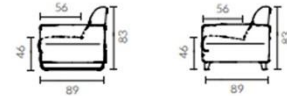

1.

2.

3.

4.

5.

6.

Stressless® Fiona Modules

- 1. 2 seater
- 2. 3 Seater
- 3. 2.5 Seater
- 4. C 23
- 5. C 22
- 6. C 2-2.5

STRESSLESS FIONA

Modules & Configurations

Depth: 89 cm
 Height: 81cm
 Seat height: 45 cm
 Seat depth: 55 cm

Standard Modules

CONFIGURATIONS

Below are examples of possible configurations. You can add as many modules as you would like, as long as each end is finished with an arm or end module.