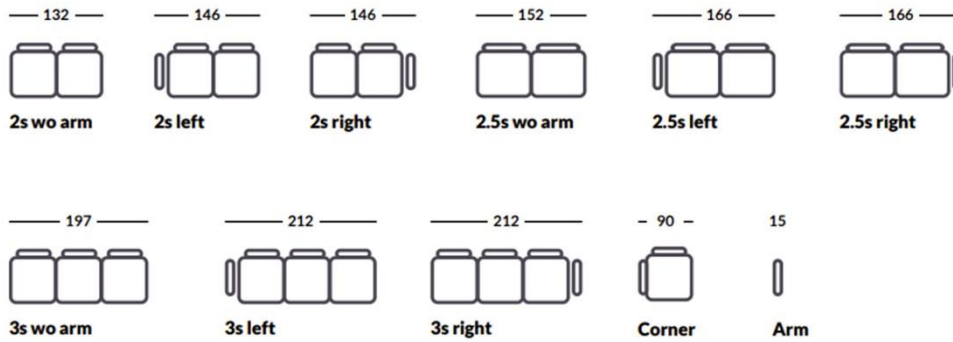

1.

2.

3.

4.

5.

6.

Stressless® Fiona Modules

- 1. 2 seater
- 2. 3 Seater
- 3. 2.5 Seater
- 4. C 23
- 5. C 22
- 6. C 2-2.5

STRESSLESS FIONA

Modules & Configurations

Depth: 89 cm
 Height: 81cm
 Seat height: 45 cm
 Seat depth: 55 cm

Standard Modules

CONFIGURATIONS

Below are examples of possible configurations. You can add as many modules as you would like, as long as each end is finished with an arm or end module.