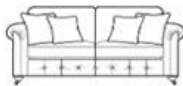

Piero

pillow back

Grand sofa
 H 990mm
 W 2300mm
 D 1050mm

3 seater sofa
 H 990mm
 W 2070mm
 D 1050mm

2 seater sofa
 H 990mm
 W 1860mm
 D 1050mm

standard back

Grand sofa
 H 990mm
 W 2300mm
 D 1050mm

3 seater sofa
 H 990mm
 W 2070mm
 D 1050mm

2 seater sofa
 H 990mm
 W 1860mm
 D 1050mm

Snuggler
 H 990mm
 W 1420mm
 D 1050mm

Chair*
 H 990mm
 W 1050mm
 D 980mm

Accent chair
 H 910mm
 W 790mm
 D 940mm

Legged Ottoman
 H 400mm
 W 1000mm
 D 570mm

Storage stool
 H 410mm
 W 640mm
 D 580mm