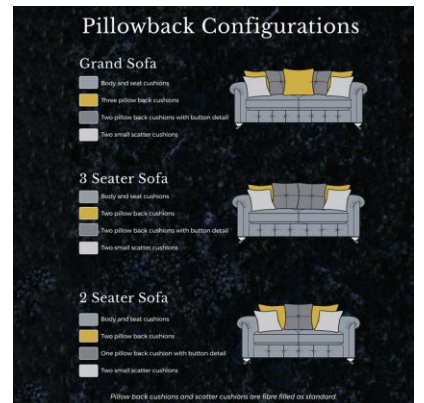

Choice of feet and leg finishes

Sofas, Snuggler, Chair & Legged Ottoman

Accent chair

Piero captures a classically modern aesthetic. Beautifully hand pleated scroll arms, a deep buttoned seat front and raised castor legs are the features that give this classic sofa timeless appeal. Armcaps are an optional accessory. 10 year structural guarantee and 10 year cold cure foam seat cushion guarantee.