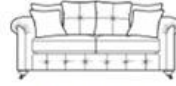

Piero

pillow back

Grand sofa
 H 990mm
 W 2300mm
 D 1050mm

3 seater sofa
 H 990mm
 W 2070mm
 D 1050mm

2 seater sofa
 H 990mm
 W 1860mm
 D 1050mm

standard back

Grand sofa
 H 990mm
 W 2300mm
 D 1050mm

3 seater sofa
 H 990mm
 W 2070mm
 D 1050mm

2 seater sofa
 H 990mm
 W 1860mm
 D 1050mm

Snuggler
 H 990mm
 W 1420mm
 D 1050mm

Chair*
 H 990mm
 W 1050mm
 D 980mm

Accent chair
 H 910mm
 W 790mm
 D 940mm

Legged Ottoman
 H 400mm
 W 1000mm
 D 570mm

Storage stool
 H 410mm
 W 640mm
 D 580mm

Footstool
 H 380mm
 W 640mm
 D 580mm

Storage stool and footstool supplied on glides.

*Chair arm height 50mm lower than the sofa arm height.

Choice of feet and leg finishes

Sofas, Snuggler, Chair & Legged Ottoman