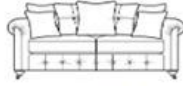

Piero

pillow back

Grand sofa
 H 990mm
 W 2300mm
 D 1050mm

3 seater sofa
 H 990mm
 W 2070mm
 D 1050mm

2 seater sofa
 H 990mm
 W 1860mm
 D 1050mm

standard back

Grand sofa
 H 990mm
 W 2300mm
 D 1050mm

3 seater sofa
 H 990mm
 W 2070mm
 D 1050mm

2 seater sofa
 H 990mm
 W 1860mm
 D 1050mm

Snuggler
 H 990mm
 W 1420mm
 D 1050mm

Chair*
 H 990mm
 W 1050mm
 D 980mm

Accent chair
 H 910mm
 W 790mm
 D 940mm

Legged Ottoman
 H 400mm
 W 1000mm
 D 570mm

Storage stool
 H 410mm
 W 640mm
 D 580mm

Footstool
 H 380mm
 W 640mm
 D 580mm

Storage stool and footstool supplied on glides.

*Chair arm height 50mm lower than the sofa arm height.

Choice of feet and leg finishes

Sofas, Snuggler, Chair & Legged Ottoman