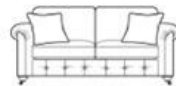

Piero

pillow back

Grand sofa
 H 990mm
 W 2300mm
 D 1050mm

3 seater sofa
 H 990mm
 W 2070mm
 D 1050mm

2 seater sofa
 H 990mm
 W 1860mm
 D 1050mm

standard back

Grand sofa
 H 990mm
 W 2300mm
 D 1050mm

3 seater sofa
 H 990mm
 W 2070mm
 D 1050mm

2 seater sofa
 H 990mm
 W 1860mm
 D 1050mm

Snuggler
 H 990mm
 W 1420mm
 D 1050mm

Chair*
 H 990mm
 W 1050mm
 D 980mm

Accent chair
 H 910mm
 W 790mm
 D 940mm

Legged Ottoman
 H 400mm
 W 1000mm
 D 570mm

Storage stool
 H 410mm
 W 640mm
 D 580mm