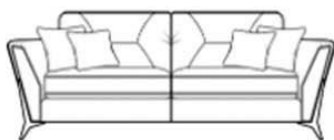

A modern statement sofa with edgy trapezium detailing and a glamorous hand finished, stainless steel leg that appears to seamlessly flow into each arm. Some bold fabric choices with contrasting geometric scatter cushions – extra scatter cushions (large and small) and arm caps are available to order. Legs: Brushed Gold or Polished Chrome.

Size

Grand sofa 228 x h 96 x 100cm
3 seater 205 x h 96 x 100cm
2 seater 184 x h 96 x 100cm
Snuggler 140 x h 96 x 100cm
Chair 100 x h 94 x 96cm
Accent chair 90 x h 88 x 84cm

Truro	Tregolls Road, TR1 1SB	01872 222 226
St Austell	8 Manfield Way, Holmbush, PL25 3HQ	01726 70711
Wadebridge	Bridgend, PL27 6DA	01208 814 242
Hayle	4 Fore Street, Copperhouse, TR27 4DY	01736 755 700

Pieces available / dimensions

Grand sofa

H 960mm
W 2280mm
D 1000mm

3 seater sofa

H 960mm
W 2050mm
D 1000mm

2 seater sofa

H 960mm
W 1840mm
D 1000mm

Snuggler

H 410mm
W 640mm
D 580mm

Footstool

H 380mm
W 640mm
D 580mm

Storage stool and footstool supplied on glides.

*Chair arm height 50mm lower than the sofa arm height.