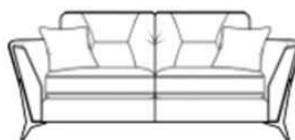

A modern statement sofa with edgy trapezium detailing and a glamorous hand finished, stainless steel leg that appears to seamlessly flow into each arm. Some bold fabric choices with contrasting geometric scatter cushions – extra scatter cushions (large and small) and arm caps are available to order. Legs: Brushed Gold or Polished Chrome.

Size

Grand sofa 228 x h 96 x 100cm
3 seater 205 x h 96 x 100cm
2 seater 184 x h 96 x 100cm
Snuggler 140 x h 96 x 100cm
Chair 100 x h 94 x 96cm
Accent chair 90 x h 88 x 84cm

Truro	Tregolls Road, TR1 1SB	01872 222 226
St Austell	8 Manfield Way, Holmbush, PL25 3HQ	01726 70711
Wadebridge	Bridgend, PL27 6DA	01208 814 242
Hayle	4 Fore Street, Copperhouse, TR27 4DY	01736 755 700

Pieces available / dimensions

Grand sofa

H 960mm
W 2280mm
D 1000mm

3 seater sofa

H 960mm
W 2050mm
D 1000mm

2 seater sofa

H 960mm
W 1840mm
D 1000mm

Snuggler