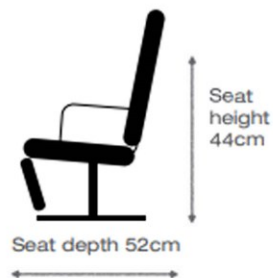

### Optional extras

The backrest and leg rest on this luxury armchair can be adjusted independently of one another: you can sit upright or recline the backrest and put your feet up. The backrest can also be fully reclined, allowing you to lie horizontally. And you decide how the backrest and leg rest are reclined: the chair is available with a lever for manual adjustment, or you can opt for one of the models with motors so that you can easily adjust the chair at the touch of a button. Some models of the chair also come with a practical Lift & Rise function.

### SMALL

W: 84 x D: 86 x H: 107 cm

### MEDIUM

W: 84 x D: 88 x H: 109 cm

### LARGE

W: 84 x D: 90 x H: 113 cm