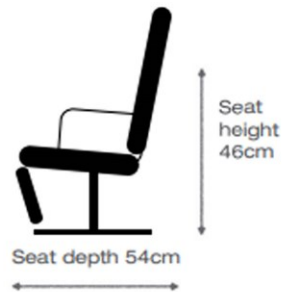

- Two seat options - soft or medium
- Wide choice of leather colours / quality and fabric  
*Contrast stitching available*
- Three sizes of chair
- Six designs of base
- Reclines and swivels
- Manual, gas back - independent adjustment
- Coordinating sofas available (Brent 4645, Brenand 4643) - *see separate cards*
- Integrated footrests
- Individually adjustable headrest
- Wooden base - *in beech 43*
- Upgrade your chair from manual to power - *optional extra*  
*Single motor - Single motor lift & rise - Dual motor - Dual motor lift. & rise*  
*Power pack option also available*

### SMALL

W: 84 x D: 86 x H: 107 cm

### MEDIUM

W: 84 x D: 88 x H: 109 cm

### LARGE

W: 84 x D: 90 x H: 113 cm