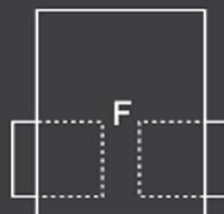

NO DRAWERS

No storage.

4 DRAWERS

4 Large drawers on double and above size beds. 2 Large drawers on single* size beds.

2 + 2 DRAWERS

2 Large drawers and 2 small drawers on double and above size beds. 1 Large drawer and 1 small drawer on single* size beds.

2 DRAWERS

2 Large drawers on double and above size beds. 1 Large drawer on single* size beds.

OTTOMAN

A King size (150 x 200cm) ottoman divan has six times more space than a two drawer divan.