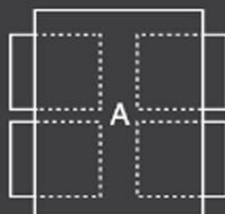

4 DRAWERS

4 Large drawers on double and above size beds. 2 Large drawers on single* size beds.