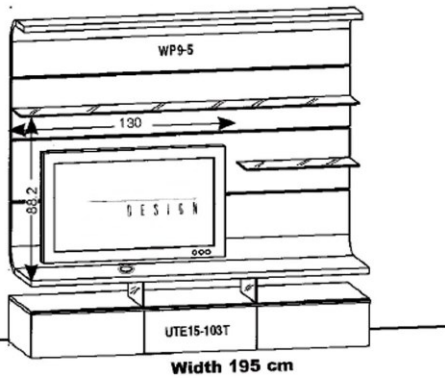

Felino – FE32

H: 186.8 cm

Depth: 41.2-55.7 cm

Width 195 cm

Order no.

FE32 (as shown)

FE32-SV (mirror-image)

Recommended accessories: each €