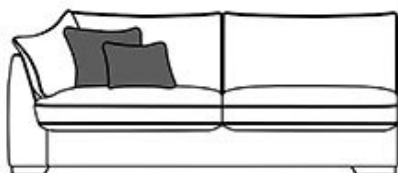

STEP ONE - Choose Your Sofa Size

4 seater sofa 251 x h 91 x 102cm
3 seater sofa 221 x h 91 x 102cm
2 seater sofa 180 x h 91 x 102cm

Snuggler chair 147 x h 91 x 102cm

Chair 112 x h 91 x 102cm

Solid Hardwood Feet In Both LIGHT & DARK Finishes.

STEP TWO - Select Your Fabrics & Co-ordinating Cushions

Chaise unit
110 x h 91 x 162cm

Hardwood frame Hand-Crafted with Care.
10 Year Frame Guarantee.

Highly resilient elasticated back webbing.
Cushions blown using Spiral Conjugate Fibre Technology.

Large Variety Of Fabrics To Choose From.

High quality resilient foam seat cushions.
Tempered steel Serpentine springing.

Feather filled Scatters & Bolsters.

STEP THREE - Select Your Foot Option

Large end sofa 198 x h 91 x 102cm
Medium end sofa 157 x h 91 x 102cm

Mid unit 90 x h 91 x 102cm
Petite mid unit 70 x h 91 x 102cm

Small end sofa 110 x h 91 x 102cm
Petite end sofa 90 x h 91 x 102cm

Corner unit
125 x h 91 x 125cm