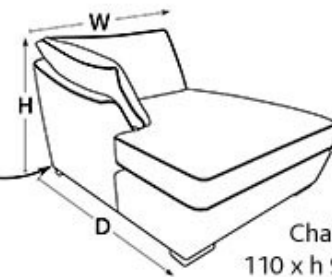

STEP ONE - Choose Your Sofa Size

4 seater sofa 251 x h 91 x 102cm
3 seater sofa 221 x h 91 x 102cm
2 seater sofa 180 x h 91 x 102cm

Snuggler chair 147 x h 91 x 102cm

Chair 112 x h 91 x 102cm

Solid Hardwood Feet In Both LIGHT & DARK Finishes.

STEP TWO - Select Your Fabrics & Co-ordinating Cushions

Chaise unit
110 x h 91 x 162cm

Hardwood frame Hand-Crafted with Care.
10 Year Frame Guarantee.

Highly resilient elasticated back webbing.
Cushions blown using Spiral Conjugate Fibre Technology.

Large Variety Of Fabrics To Choose From.

High quality resilient foam seat cushions.
Tempered steel Serpentine springing.

Feather filled Scatters & Bolsters.

STEP THREE - Select Your Foot Option

Large end sofa 198 x h 91 x 102cm
Medium end sofa 157 x h 91 x 102cm

Mid unit 90 x h 91 x 102cm
Petite mid unit 70 x h 91 x 102cm

Small end sofa 110 x h 91 x 102cm
Petite end sofa 90 x h 91 x 102cm

Corner unit
125 x h 91 x 125cm