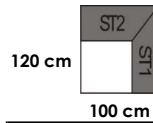

Model Unity

Julian Foye

Dimensions	approx. cm
Height	84
Depth 1 / Depth 2	105 / 125
Seat height	44
Seat depth (ST1) / (ST2)	64 / 84

Combination corners for a mixture of depths ST1 and ST2

Prices in Euro EKNN	Combination corner ST1 / ST2
	5425
	Combination corner fitted on left to ST1 fitted on right to ST2
	including 2 back cushions
Price group 8	
Price group 10	
Price group D	
Price group H	
Price group J	
Price group M	
Price group T	
Price group X	

Combination corner ST2 / ST1
5435
Combination corner fitted on left to ST2 fitted on right to ST1
including 2 back cushions