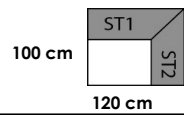

Model Unity

Julian Foye

Dimensions	approx. cm
Height	84
Depth 1 / Depth 2	105 / 125
Seat height	44
Seat depth (ST1) / (ST2)	64 / 84

Combination corners for a mixture of depths ST1 and ST2

Prices in Euro EKNN	Combination corner ST1 / ST2
	5425
	Combination corner fitted on left to ST1 fitted on right to ST2
	including 2 back cushions
Price group 8	
Price group 10	
Price group D	
Price group H	
Price group J	
Price group M	
Price group T	
Price group X	

Combination corner ST2 / ST1
5435
Combination corner fitted on left to ST2 fitted on right to ST1
including 2 back cushions