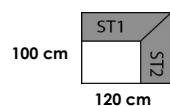

Model Halo

Julian Foye

Dimensions	approx. cm
Height	86 / 91
Depth 1 / Depth 2	107 / 127
Seat height	44 / 49
Seat depth (ST1) / (ST2)	64 / 84

For prices of the colour combinations A please see page 3 to 12.
For prices of the colour combination D please see page 13 to 22.

Combination corners for mixing seat depths ST1 and ST2

Prices in Euro EKNN	Combination corner ST1 / ST2
	5425
	Combination corner fitted on left to ST1 fitted on right to ST2
	including 2 back cushions
VARIANT A	
price-goup 8	
price-goup 10	
price-goup D	
price-goup H	
price-goup J	
price-goup M	
price-goup T	
price-goup X	

Combination corner ST2 / ST1
5435
Combination corner fitted on left to ST2 fitted on right to ST1
including 2 back cushions