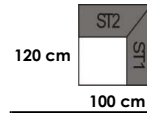

Model Halo

Julian Foye

Dimensions	approx. cm
Height	86 / 91
Depth 1 / Depth 2	107 / 127
Seat height	44 / 49
Seat depth (ST1) / (ST2)	64 / 84

For prices of the colour combinations A and B please see page 3 to 12.
For prices of the colour combination D please see page 13 to 22.

Combination corners for mixing seat depths ST1 and ST2

Prices in Euro EKNN	Combination corner ST1 / ST2
	5425
	Combination corner fitted on left to ST1 fitted on right to ST2
	including 2 back cushions
VARIANT D	
price-goup D	
price-goup H	
price-goup J	
price-goup M	
price-goup T	
price-goup X	

Combination corner ST2 / ST1
5435
Combination corner fitted on left to ST2 fitted on right to ST1
including 2 back cushions