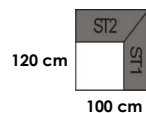

Model Halo

Julian Foye

Dimensions	approx. cm
Height	86 / 91
Depth 1 / Depth 2	107 / 127
Seat height	44 / 49
Seat depth (ST1) / (ST2)	64 / 84

For prices of the colour combinations A please see page 3 to 12.
For prices of the colour combination D please see page 13 to 22.

Combination corners for mixing seat depths ST1 and ST2

Prices in Euro EKNN	Combination corner ST1 / ST2
	5425
	Combination corner fitted on left to ST1 fitted on right to ST2
	including 2 back cushions
VARIANT A	
price-goup 8	
price-goup 10	
price-goup D	
price-goup H	
price-goup J	
price-goup M	
price-goup T	
price-goup X	

Combination corner ST2 / ST1
5435
Combination corner fitted on left to ST2 fitted on right to ST1
including 2 back cushions