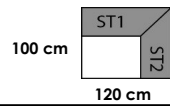

Model Halo

Julian Foye

Dimensions	approx. cm
Height	86 / 91
Depth 1 / Depth 2	107 / 127
Seat height	44 / 49
Seat depth (ST1) / (ST2)	64 / 84

For prices of the colour combinations A and B please see page 3 to 12.
For prices of the colour combination D please see page 13 to 22.

Combination corners for mixing seat depths ST1 and ST2

Prices in Euro EKNN	Combination corner ST1 / ST2
	5425
	Combination corner fitted on left to ST1 fitted on right to ST2
	including 2 back cushions
VARIANT D	
price-goup D	
price-goup H	
price-goup J	
price-goup M	
price-goup T	
price-goup X	

Combination corner ST2 / ST1
5435
Combination corner fitted on left to ST2 fitted on right to ST1
including 2 back cushions