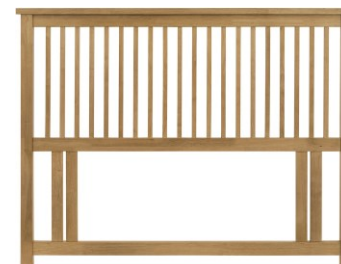

1 Drawer Nightstand
45 x h 62 x 41cm

3 Drawers Nightstand
45 x h 62 x 41cm

4+2 Drawers Chest
80 x h 107 x 41cm

Headboard

90cm (single) = 102 x h 114 x 6cm
122cm (small double) = 132 x h 114 x 6cm
135cm (double) = 149 x h 114 x 6cm
150cm (kingsize) = 162 x h 114 x 6cm

Low Footend Bedstead

90cm (single) = 102 x h 107 x 200cm
135cm (double) = 149 x h 107 x 200cm
150cm (kingsize) = 162 x h 107 x 209cm

Double Wardrobe
90 x h 195 x 57cm

Triple Wardrobe
120 x h 195 x 57cm

Vanity Mirror
50 x h 58 x 15cm

Underbed Drawer
130 x h 26 x 70cm

High Footend Bedstead

90cm (single) = 102 x h 107 x 201cm
122cm (small double) = 132 x h 107 x 201cm
135cm (double) = 149 x h 107 x 201cm
150cm (kingsize) = 162 x h 107 x 210cm