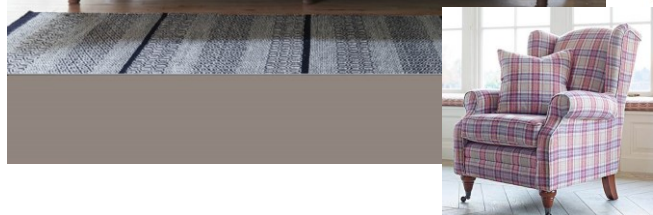

GRAND SPLIT W265 H101 D101CM

EXTRA LARGE SPLIT W243 H101 D101CM

EXTRA LARGE W243 H101 D101CM

LARGE W223 H101 D101CM

MEDIUM W203 H101 D101CM

LOVESEAT W170 H101 D101CM

CURVED CORNER W145 H101 D145CM

2 SEATER 1 ARM W207 H101 D104CM

1 SEATER 1 ARM W123 H101 D104CM

Chancey

Grand and enveloping in style Chancey mixes deep buttoned arms with soft fibre seats and feather back pillows over high-tensile springs

Available as a *scatter back or standard back with the **option** of feature nail head studding. Turned hardwood legs available in light, medium, limed or vintage ash finish. Seat interior high quality blown fibre in a thick cambric case. Also as high quality foam core with a thick fibre wrap at a supplement. Scatter back cushion filling and scatter cushions: 100% dequilled duck feathers in a thick cambric case. Standard back version has back cushions filled with high quality blown fibre in a corovin case. Available in a wide choice of fabric or leather (standard back version).

*Scatter back configuration: Corner x 10, Grand and Extra Large x 5, Large and Medium x 4, Loveseat x 3.

Handcrafted in the U.K. Hardwood frame guaranteed for 10 years.

Size – height = standard back version