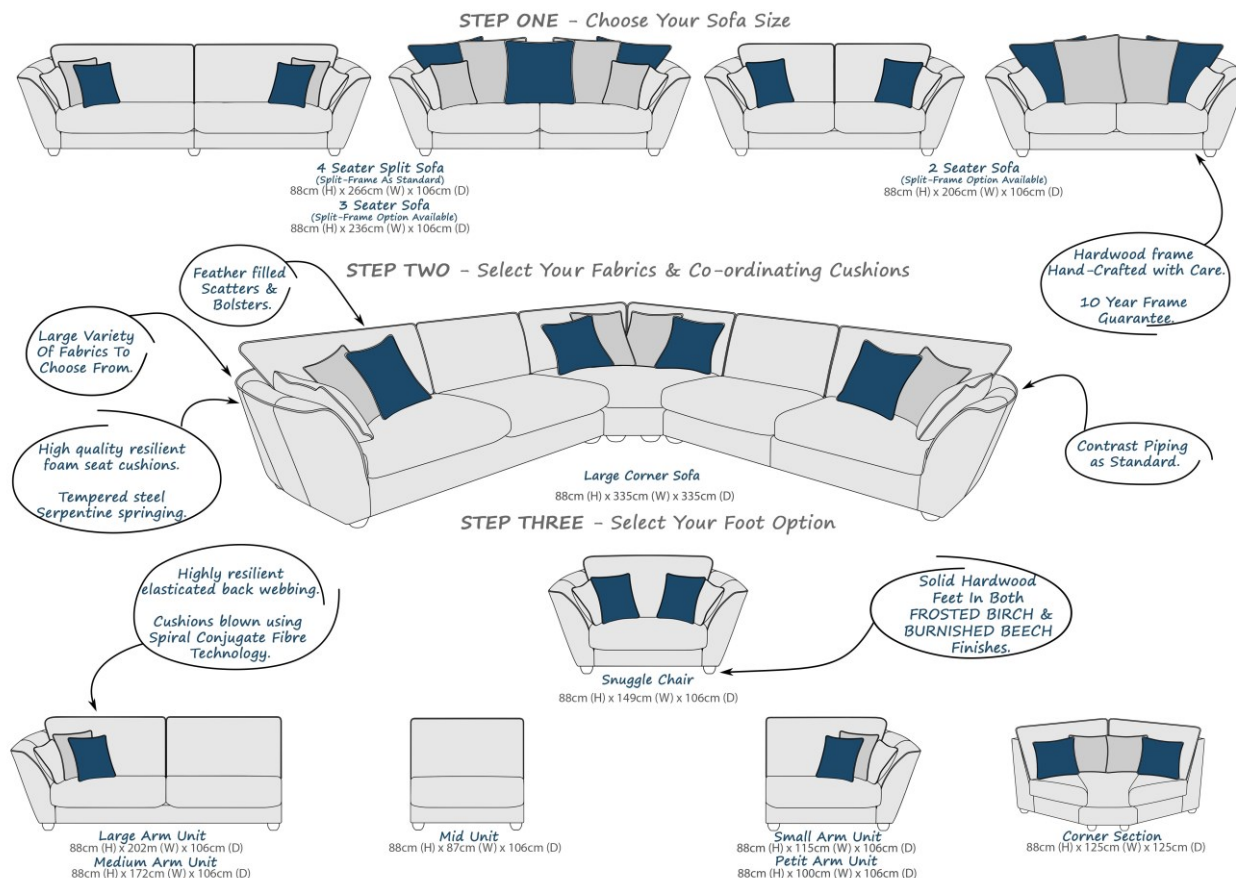

The Nicki is a versatile suite, modular options are available and a wide range of sofa sizes including a corner sofa, Standard and Pillowback sofa styles available, with a large variety of colours to choose from. Contrast piping as standard. The supportive seats have high resilience foam cushion, supported by tempered steel serpentine springing. The back cushions in a blown guarded fibre using the latest spiral conjugate fibre technology, supported by a high resilient elasticated webbed back. Solid hardwood feet are available in Frosted Birch or Burnished Beech finishes. Feather filled Scatter cushions and bolsters included. 10 year frame guarantee.

- *4 seater sofa 266 x h 88 x 106cm
- **3 seater sofa 236 x h 88 x 106cm
- **2 seater sofa 206 x h 88 x 106cm
- Large corner sofa 335 x h 88 x 335cm
- Snuggle Chair 149 x h 88 x 106cm
- Large arm unit 202 x h 88 x 106cm
- Medium arm unit 172 x h 88 x 106cm
- Mid unit 106 x h 88 x 87cm
- Small arm unit 115 x h 88 x 106cm
- Petite arm unit 106 x h 88 x 100cm
- Corner section 125 x h 88 x 125cm
- *4 seater Split frame as standard
- **2 & 3 seater Split frame option available