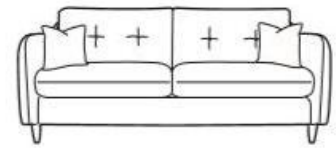

Baxter

Baxter is a compact sofa range with a quirky button back design, available in a range of fabrics. A hardwood frame and zig zag springs support seat interiors of foam with a fibre wrap. Scatter Cushions are included.

CORNER CHAISE W209 H89 D87 L148CM

EXTRA LARGE W209 H89 D87

LARGE W189 H89 D87

MEDIUM W169 H89 D87

SMALL W130 H89 D87

CHAIR W76 H89 D87