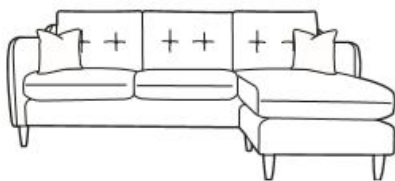

Baxter

Baxter is a compact sofa range with a quirky button back design, available in a range of fabrics. A hardwood frame and zig zag springs support seat interiors of foam with a fibre wrap. Scatter Cushions are included.

CORNER CHAISE W209 H89 D87 L148CM

EXTRA LARGE W209 H89 D87

LARGE W189 H89 D87

MEDIUM W169 H89 D87

SMALL W130 H89 D87

CHAIR W76 H89 D87