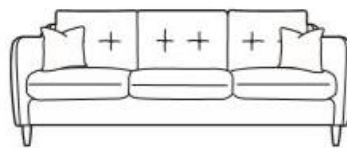

Baxter

Baxter is a compact sofa range with a quirky button back design, available in a range of fabrics. A hardwood frame and zig zag springs support seat interiors of foam with a fibre wrap. Scatter Cushions are included.

CORNER CHAISE W209 H89 D87 L148CM

EXTRA LARGE W209 H89 D87

LARGE W189 H89 D87

MEDIUM W169 H89 D87

SMALL W130 H89 D87

CHAIR W76 H89 D87