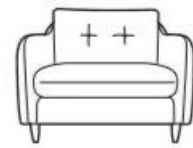

Baxter

Baxter is a compact sofa range with a quirky button back design, available in a range of fabrics. A hardwood frame and zig zag springs support seat interiors of foam with a fibre wrap. Scatter Cushions are included.

CORNER CHAISE W209 H89 D87 L148CM

EXTRA LARGE W209 H89 D87

LARGE W189 H89 D87

MEDIUM W169 H89 D87

SMALL W130 H89 D87

CHAIR W76 H89 D87