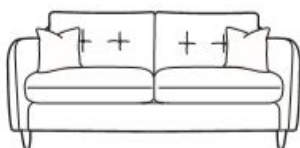

Baxter

Baxter is a compact sofa range with a quirky button back design, available in a range of fabrics. A hardwood frame and zig zag springs support seat interiors of foam with a fibre wrap. Scatter Cushions are included.

CORNER CHAISE W209 H89 D87 L148CM

EXTRA LARGE W209 H89 D87

LARGE W189 H89 D87

MEDIUM W169 H89 D87

SMALL W130 H89 D87

CHAIR W76 H89 D87