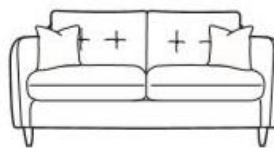

Baxter

Baxter is a compact sofa range with a quirky button back design, available in a range of fabrics. A hardwood frame and zig zag springs support seat interiors of foam with a fibre wrap. Scatter Cushions are included.

CORNER CHAISE W209 H89 D87 L148CM

EXTRA LARGE W209 H89 D87

LARGE W189 H89 D87

MEDIUM W169 H89 D87

SMALL W130 H89 D87

CHAIR W76 H89 D87