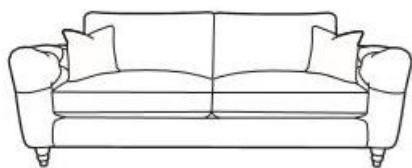

Idris

Luxurious, classic design, Idris has foam seat cushions over high tensile serpentine steel springs and fibre backs, Fibre seat interior option. Includes 100% dequilled duck feather scatter cushions in a thick cambric case. Available in a range of fabrics.

LARGE W227 H96 D104CM

MEDIUM W207 H96 D104CM

LOVESEAT W135 H96 D104CM

SMALL W187 H96 D104CM