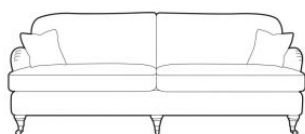

Gemini

Timeless and ever so gorgeous. Gemini combines wonderful styling with a casual comfort for a great homely combination. Soft Extra-life seat cushions over high tensile serpentine steel springs and fibre backs, seat interior alternative – high quality foam core with a thick fibre wrap. Includes two accent scatter cushions with each model except the chair - 100% dequilled duck feathers in a thick cambric case. Available in fabric or leather.

Handcrafted in the UK the Gemini range has a hardwood frame glued, screwed and stapled for stability, solid hardwood feet available in a choice of light, medium or limed finish - castors available in an anodised, brass or chrome finish. 10-year frame guarantee.

EXTRA LARGE W233 H91 D103CM

LARGE W202 H91 D103CM

MEDIUM W180 H91 D103CM

LOVESEAT W118 H91 D103CM

CHAIR W88 H91 D103CM

Staingard fabric protection can protect your new sofa against spills and reduce everyday soiling. Professionally applied before delivery, Staingard penetrates deep into each fibre but will not alter colour or texture. The Staingard five year service program is well worth the small extra cost, to protect your new sofa.