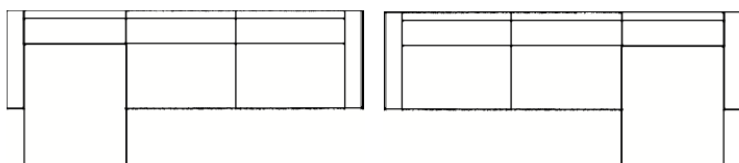

Jasmin

Jasmin is a perfect match of elegance and modernity to make any room of your home inviting

1 seater

Art. No. 15992

Dimensions: H83cm x D91cm x W93cm

2 seater

Art. No. 15993

Dimensions: H83cm x D91cm x W160cm

2,5 seater

Art. No. 15996

Dimensions: H83cm x D91cm x W178cm

3 seater

Art. No. 15997

Dimensions: H83cm x D91cm x W197cm

Chaiselongue with 2 seater

Art. No. 16010/16011

Dimensions: H83cm x D155cm x W228cm

Chaiselongue XL with 3 seater

Art. No. 16012/16013

Dimensions: H83cm x D155cm x W284cm

Arm - 12cm

15583
White wash
H-145

15137
Lacquered
H-145

14981
Walnut
H-145