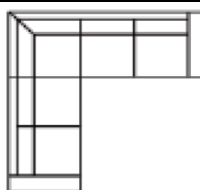

Ellie

Ellie is a stylish sofa-bed with multiple options to create your own unique look. This model can come in chaise or corner group variations and storage sleeping option.

2 seater sleeping sofa

Art. No.: 14226

Dimensions: H91cm x D88cm x W169cm (A)

Sleeping dimension: 198cm x 135cm

3 seater sleeping sofa

Art. No.: 12679

Dimensions: H88cm x D86cm x W228cm (A)

Sleeping dimension: 190cm x 144cm

Chaiselongue sleeping sofa

Art. No.: 12620 (L), 12621 (R)

Dimensions: H88cm x D157cm x W237cm (A)

Sleeping dimension: 205cm x 145cm

Standard corner sleeping sofa

Art. No.: 12682 (L), 12683 (R)

Dimensions: H88cm x D241cm x W241cm (A)

Sleeping dimension: 208cm x 144cm

Headrest

Art. No.: 12743

Dimensions: 75cm x 55cm

Arm A - 17cm

Arm B - 19cm

Arm C - 30cm

Arm F - 19cm