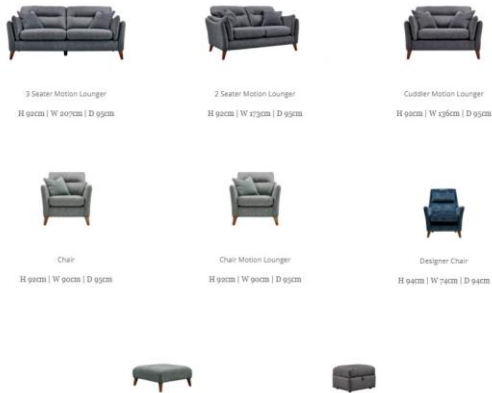

Cleo has smart contemporary details and generous cushions which encapsulates the distinctively inviting look. Available in an extensive range of luxury fabrics

Hand crafted in the UK, frames are constructed using hardwood, plywood and high-density particleboard and are glued and screwed for added stability and strength and carry a 15-year frame guarantee. Foamcore Fibre topped Seats. Hollow pocketed fibre constructed backs. Luxurious foam arm pads. Seats sprung by high gauge serpentine springs, Leggett & Platt premier actions. Backs supported by elasticated tensioned webbing.

Solid hardwood legs available in Dark and Smoke finish.

PLEASE NOTE Arm height of 3, 2 Seater and Cuddler are 67cm. Arm height of the Chair is 70cm.

3 seater sofa 207 x h 92 x 95cm

2 seater sofa 173 x h 92 x 95cm

3 seater motion lounger 207 x h 92 x 95cm

2 seater motion lounger 173 x h 92 x 95cm

Cuddler motion lounger 136 x h 92 x 95cm

Chair 90 x h 92 x 95cm

Chair motion lounger 90 x h 93 x 95cm

Designer chair 74 x h 94 x 94cm

Designer footstool 80 x h 33 x 80cm

Storage footstool 65 x h 45 x 56cm