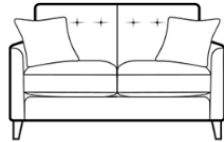

Luna

A slim sofa with petite proportions and a much smaller footprint. Narrow arms and elegantly tapered wood or brushed steel legs raise the sofa from the floor leaving an illusion of more space. Luna is the perfect model for compact living with no compromise on comfort.

3 seater sofa
(High legs only)
H 950mm
W 1750mm
D 940mm

2 seater sofa
(High legs only)
H 950mm
W 1530mm
D 940mm

**3 seater sofa/
sofabed**
(Low feet only)
H 950mm
W 1750mm

**2 seater sofa/
sofabed**
(Low feet only)
H 950mm
W 1530mm

2/3 seater sofas
(Low feet only)
Two fold slatted and webbed metal action.
Depth open 2280mm

Chair
(High legs only)
H 950mm
W 790mm
D 900mm

Accent Chair
(High legs only)
H 910mm
W 760mm
D 880mm

Armless chair
(High legs only)
H 900mm
W 590mm
D 900mm