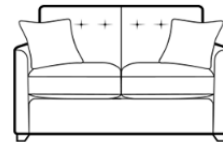

Luna

A slim sofa with petite proportions and a much smaller footprint. Narrow arms and elegantly tapered wood or brushed steel legs raise the sofa from the floor leaving an illusion of more space. Luna is the perfect model for compact living with no compromise on comfort.

3 seater sofa
(High legs only)
H 950mm
W 1750mm
D 940mm

2 seater sofa
(High legs only)
H 950mm
W 1530mm
D 940mm

**3 seater sofa/
sofabed**
(Low feet only)
H 950mm
W 1750mm

**2 seater sofa/
sofabed**
(Low feet only)
H 950mm
W 1530mm

2/3 seater sofas
(Low feet only)
Two fold slatted and webbed metal action.
Depth open 2280mm

Chair
(High legs only)
H 950mm
W 790mm
D 900mm

Accent Chair
(High legs only)
H 910mm
W 760mm
D 880mm

Armless chair
(High legs only)
H 900mm
W 590mm
D 900mm