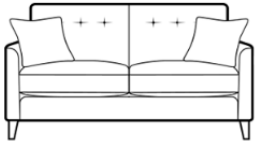

Luna

A slim sofa with petite proportions and a much smaller footprint. Narrow arms and elegantly tapered wood or brushed steel legs raise the sofa from the floor leaving an illusion of more space. Luna is the perfect model for compact living with no compromise on comfort.

3 seater sofa
(High legs only)
H 950mm
W 1750mm
D 940mm

2 seater sofa
(High legs only)
H 950mm
W 1530mm
D 940mm

**3 seater sofa/
sofabed**
(Low feet only)
H 950mm
W 1750mm

**2 seater sofa/
sofabed**
(Low feet only)
H 950mm
W 1530mm

2/3 seater sofas
(Low feet only)
Two fold slatted and webbed metal action.
Depth open 2280mm

Chair
(High legs only)
H 950mm
W 790mm
D 900mm

Accent Chair
(High legs only)
H 910mm
W 760mm
D 880mm

Armless chair
(High legs only)
H 900mm
W 590mm
D 900mm