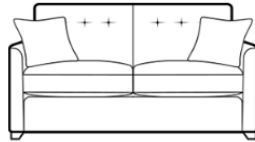

Luna

A slim sofa with petite proportions and a much smaller footprint. Narrow arms and elegantly tapered wood or brushed steel legs raise the sofa from the floor leaving an illusion of more space. Luna is the perfect model for compact living with no compromise on comfort.

3 seater sofa
(High legs only)
H 950mm
W 1750mm
D 940mm

2 seater sofa
(High legs only)
H 950mm
W 1530mm
D 940mm

**3 seater sofa/
sofabed**
(Low feet only)
H 950mm
W 1750mm

**2 seater sofa/
sofabed**
(Low feet only)
H 950mm
W 1530mm

2/3 seater sofas
(Low feet only)
Two fold slatted and webbed metal action.
Depth open 2280mm

Chair
(High legs only)
H 950mm
W 790mm
D 900mm

Accent Chair
(High legs only)
H 910mm
W 760mm
D 880mm

Armless chair
(High legs only)
H 900mm
W 590mm
D 900mm

Ottoman
(Low feet only)
H 430mm
W 1030mm
D 620mm

Legged Ottoman
(High legs only)
H 400mm
W 1000mm
D 570mm

Storage stool
Supplied on glides
H 410mm
W 640mm
D 580mm

Footstool
Supplied on glides
H 380mm
W 640mm
D 580mm