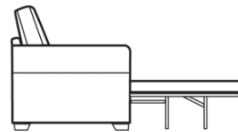

**3 seater sofa/
sofabed**

H 970mm
W 2120mm
D 960mm

**2 seater sofa/
sofabed**

H 970mm
W 1920mm
D 960mm

**2/3 seater
sofabeds**

Two fold slatted and
webbed metal action.
Depth open 2280mm

Snuggler

H 970mm
W 1480mm
D 960mm