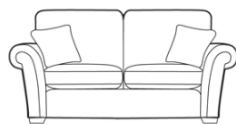

Kiwi

Kiwi is a casually classic scroll arm design with a sharp tailored finish. The proportions are generous with perfectly curved lines and a high back for supreme levels of comfort. Fashionable smokey oak feet work beautifully with a mix of soft coastal stripes, checks and a choice from a pastel pallet of fabrics. Available as a 2

seater, 3 seater sofa or sofabeds in a wide range of fabrics to suit all decor. Two scatter cushions are included with a sofa, which can be chosen in a contrasting fabric if preferred. A standard chair or versatile accent chair and a choice of footstools complete the group. 10 year structural and cold cure seat cushion guarantee.

**3 seater sofa/
sofabed**

H 970mm
W 2120mm
D 960mm

**2 seater sofa/
sofabed**

H 970mm
W 1920mm
D 960mm

**2/3 seater
sofabeds**

Two fold slatted and
webbed metal action.
Depth open 2280mm

Snuggler

H 970mm
W 1480mm
D 960mm