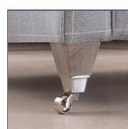

Chair

H 1000mm
W 1010mm
D 960mm

Feet Options

Sofas, snuggler, chair & ottoman

Dark

Light

Smokey Oak

Accent chair

Dark

Light

Smokey Oak

Smokey Oak
Satin Nickel
Castor

Accent chair

H 900mm
W 850mm
D 920mm

Ottoman

H 420mm
W 990mm
D 580mm