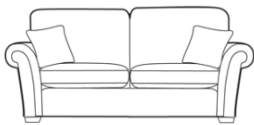

Kiwi

Kiwi is a casually classic scroll arm design with a sharp tailored finish. The proportions are generous with perfectly curved lines and a high back for supreme levels of comfort. Fashionable smokey oak feet work beautifully with a mix of soft coastal stripes, checks and a choice from a pastel pallet of fabrics. Available as a 2

seater, 3 seater sofa or sofabeds in a wide range of fabrics to suit all decor. Two scatter cushions are included with a sofa, which can be chosen in a contrasting fabric if preferred. A standard chair or versatile accent chair and a choice of footstools complete the group. 10 year structural and cold cure seat cushion guarantee.

**3 seater sofa/
sofabed**

H 970mm
W 2120mm
D 960mm

**2 seater sofa/
sofabed**

H 970mm
W 1920mm
D 960mm

**2/3 seater
sofabeds**

Two fold slatted and
webbed metal action.
Depth open 2280mm

Snuggler

H 970mm
W 1480mm
D 960mm