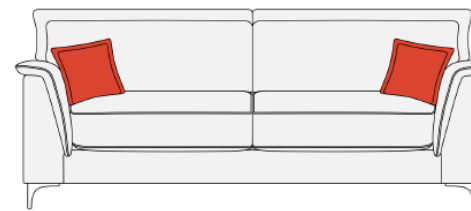

- Feather Filled Scatter Cushions and Bolsters
- Available with either fixed or scatter back
- Handcrafted hardwood frame
- 10 year guarantee
- Solid metal feet in Brushed Black or Brushed Silver finish
- Foam seat interiors and serpentine spring seat
- Resilient elasticated back webbing

**4 Seater (Split frame option only)**  
H92cm x W254cm x D103cm

**3 Seater (Split frame option available)**  
H92cm x W223cm x D103cm

**2 Seater (Split frame option available)**  
H92cm x W193cm x D103cm

**Snuggler Chair**  
H92cm x W134cm x D103cm

**Armchair**  
H92cm x W106cm x D103cm

**Accent Chair**  
H73cm x W73cm x D73cm