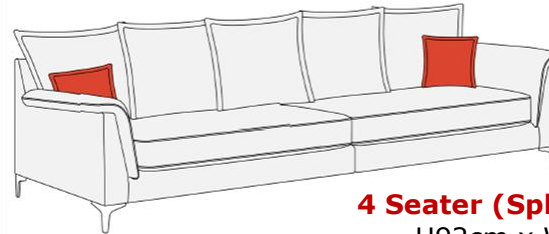

- Feather Filled Scatter Cushions and Bolsters
- Available with either fixed or scatter back
- Handcrafted hardwood frame
- 10 year guarantee
- Solid metal feet in Brushed Black or Brushed Silver finish
- Foam seat interiors and serpentine spring seat
- Resilient elasticated back webbing

**4 Seater (Split frame option only)**  
H92cm x W254cm x D103cm

**3 Seater (Split frame option available)**  
H92cm x W223cm x D103cm

**2 Seater (Split frame option available)**  
H92cm x W193cm x D103cm

**Snuggler Chair**  
H92cm x W134cm x D103cm

**Armchair**  
H92cm x W106cm x D103cm

**Accent Chair**  
H73cm x W73cm x D73cm