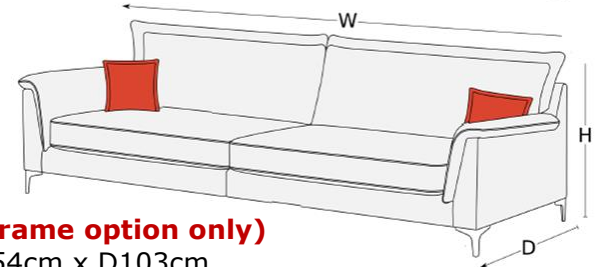

**4 Seater (Split frame option only)**  
H92cm x W254cm x D103cm

**3 Seater (Split frame option available)**  
H92cm x W223cm x D103cm

**2 Seater (Split frame option available)**  
H92cm x W193cm x D103cm

**Snuggler Chair**  
H92cm x W134cm x D103cm

**Armchair**  
H92cm x W106cm x D103cm

**Accent Chair**  
H73cm x W73cm x D73cm