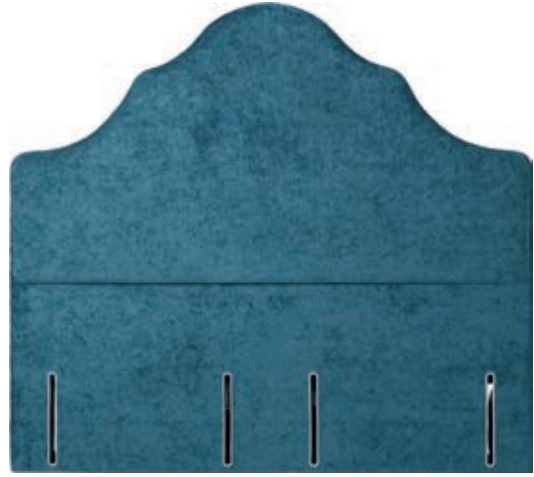

### Victoria

A luxurious euro-slim rectangular, piped headboard with two rows of rectangular segments.

Height: Tall euro-slim (160cm floor-to-top).

Depth: 9cm.

Shown above in euro-slim and Brooklyn 609 Ink upholstered fabric.