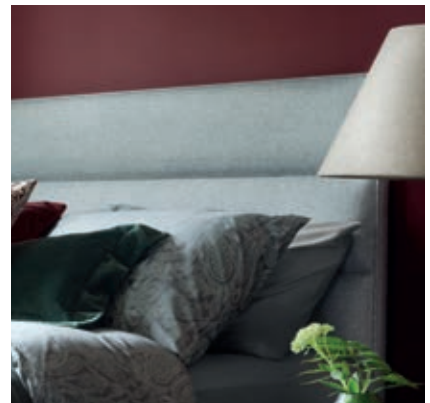

Josephine horizontal lined headboard in Tweed 803 Grey