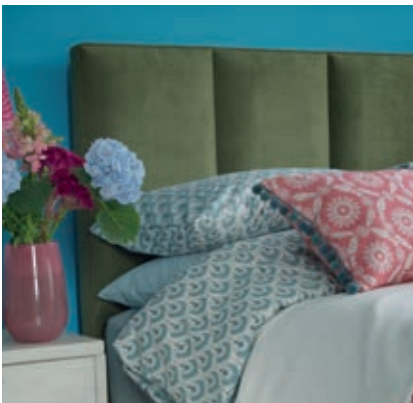

Francesca vertical headboard upholstered in Zenith 501 Palm