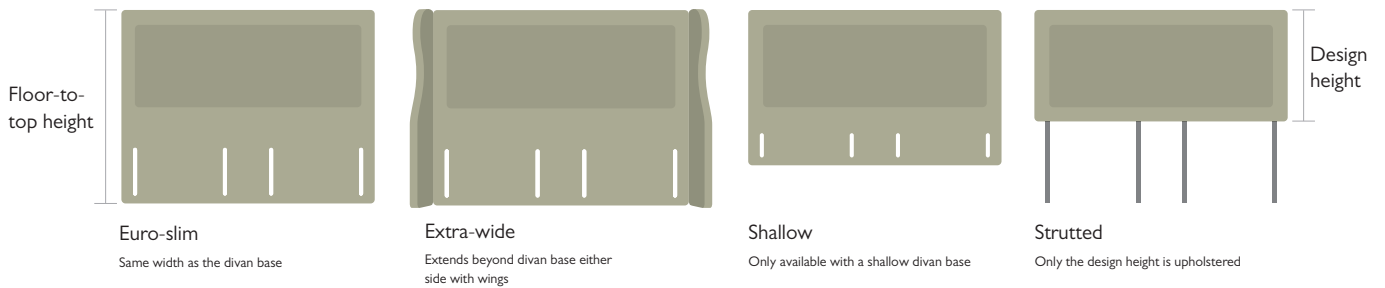

### Headboard sizes

All Hypnos headboards are available in a range of standard size bed widths:

■ Single	w 90cm	(3' 0")	■ Kingsize	w 150cm	(5' 9")
■ Small double	w 120cm	(4' 0")	■ Super king	w 180cm	(6' 0")
■ Double	w 135cm	(4' 6")	■ Emperor	w 200cm	(6' 6")